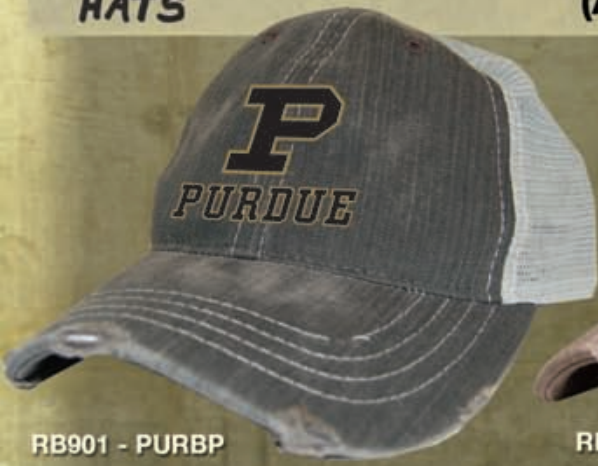

MICHIGAN STATE  
MSU - SPRITE

OREGON  
ORGN - SPRITE

UNLV  
RBLH - DEEP RED

TEXAS A&M  
ATM - MAROON

ARIZONA STATE  
ASU - BURGUNDY

USC  
TRJ - DEEP RED

IOWA  
IWAH - BLACK

USC  
USCT - DEEP RED

ARIZONA STATE  
ASBD - BURGUNDY

KANSAS STATE  
KSTAWC - BLACK

INDIANA  
INST - DEEP RED

IOWA  
IW50H - BLACK

BUTLER  
BUBDW - NAVY

**HATS**

**(ALL 900 SERIES HATS HAVE ADJUSTABLE BACK)**

RB901 - PURBP

RB903 - USCVE

RB902 - BRU2

RB904 - YALNM

RB904 - PENN

RB906 - MSGS

RB905 - RBPB

RB906 - RBPB

RB881 - PRS NAVY  
FLEX-FIT TRUCKER